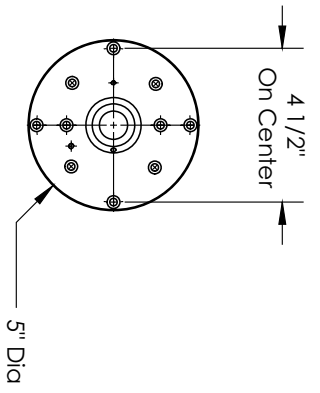

Mounting Plate Detail