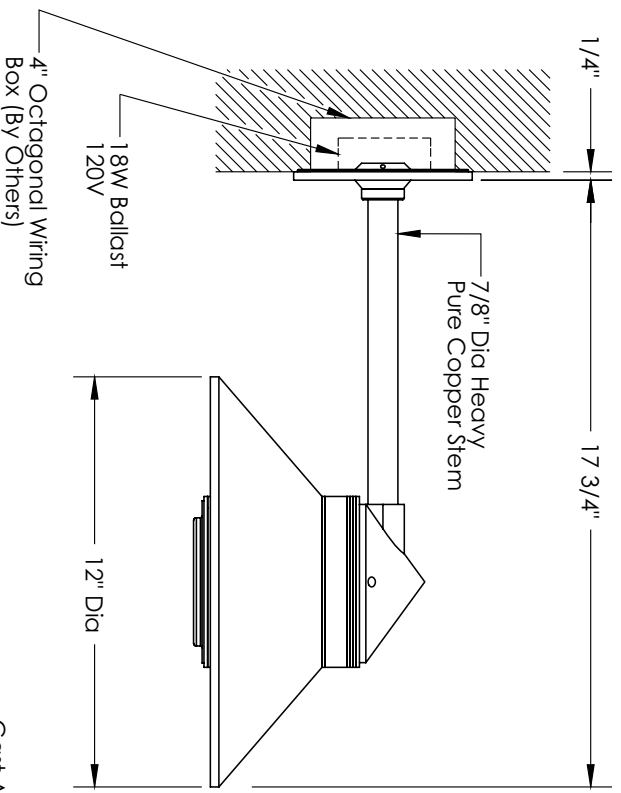

Mounting Plate Detail