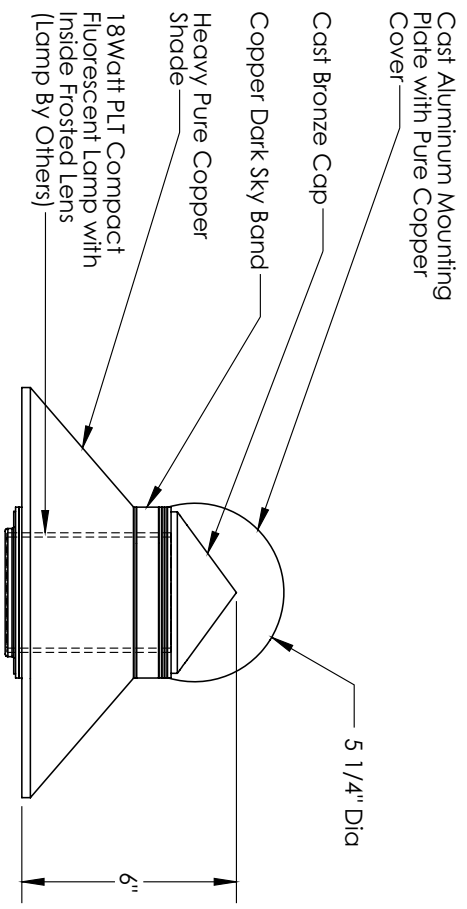

THIS DOCUMENT CONTAINS PROPRIETARY INFORMATION OF B-K LIGHTING AND ITS RECEIPT OR POSSESSION DOES NOT CONVEY ANY RIGHTS TO REPRODUCE, DISCLOSE ITS CONTENTS, OR TO MANUFACTURE, USE OR SELL ANYTHING IT MAY DESCRIBE. REPRODUCTION, DISCLOSURE OR USE WITHOUT SPECIFIC WRITTEN AUTHORIZATION OF B-K LIGHTING IS STRICTLY FORBIDDEN.

Rev Date: 6/27/07

CWM 8016 DARK SKY WITH 18W FLUORESCENT

05/02/07 TEKA ILLUMINATION INC.

DRAWING NUMBER CUS-1923-39